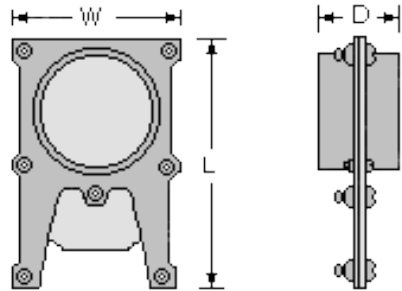

Cast Aluminum Full Blast Gates*

Size (Diameter)

3"

4"

5"

6"

8"

10"

12"

14"

---

*Due to volatility in aluminum raw materials, blast gate prices may be adjusted at the time of shipment. Please use the above prices as an approximate price guideline. Call our office for exact pricing.